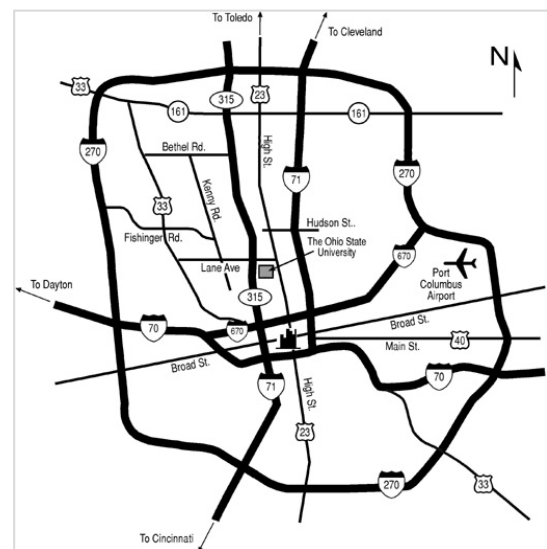

From the north:

Take any major highway to I-270. Take I-270 to SR 315 south. From SR 315 south, exit at Lane Avenue (turn left). From lane, take a right onto Olentangy River Road. Then, make a left onto John H Herrick Dr. Next, take a left onto Neil ave. Finally take a left onto Neil Dr. and follow along the loop. Park on the right-hand side of Neil Dr. in the spot reserved for “Cognitive Development Lab”

From the south:

Take any major highway to I-71 north. Take I-71 north to SR 315 north. Exit at Lane Avenue (turn right). From lane, take a right onto Olentangy River Road. Then, make a left onto John H Herrick Dr. Next, take a left onto Neil ave. Finally take a left onto Neil Dr. and follow along the loop. Park on the right-hand side of Neil Dr. in the spot reserved for “Cognitive Development Lab”

From the west:

Take any major highway to I-70 east. Take I-70 east to SR 315 north. Exit at Lane Avenue (turn right). From lane, take a right onto Olentangy River Road. Then, make a left onto John H Herrick Dr. Next, take a left onto Neil ave. Finally take a left onto Neil Dr. and follow along the loop. Park on the right-hand side of Neil Dr. in the spot reserved for “Cognitive Development Lab”

From the east:

Take any major highway to I-70 west. Take I-70 west to SR 315 north. Exit at Lane Avenue (turn right). From lane, take a right onto Olentangy River Road. Then, make a left onto John H Herrick Dr.. Next, take a left onto Neil ave. Finally take a left onto Neil Dr. and follow along the loop. Park on the right-hand side of Neil Dr. in the spot reserved for “Cognitive Development Lab”